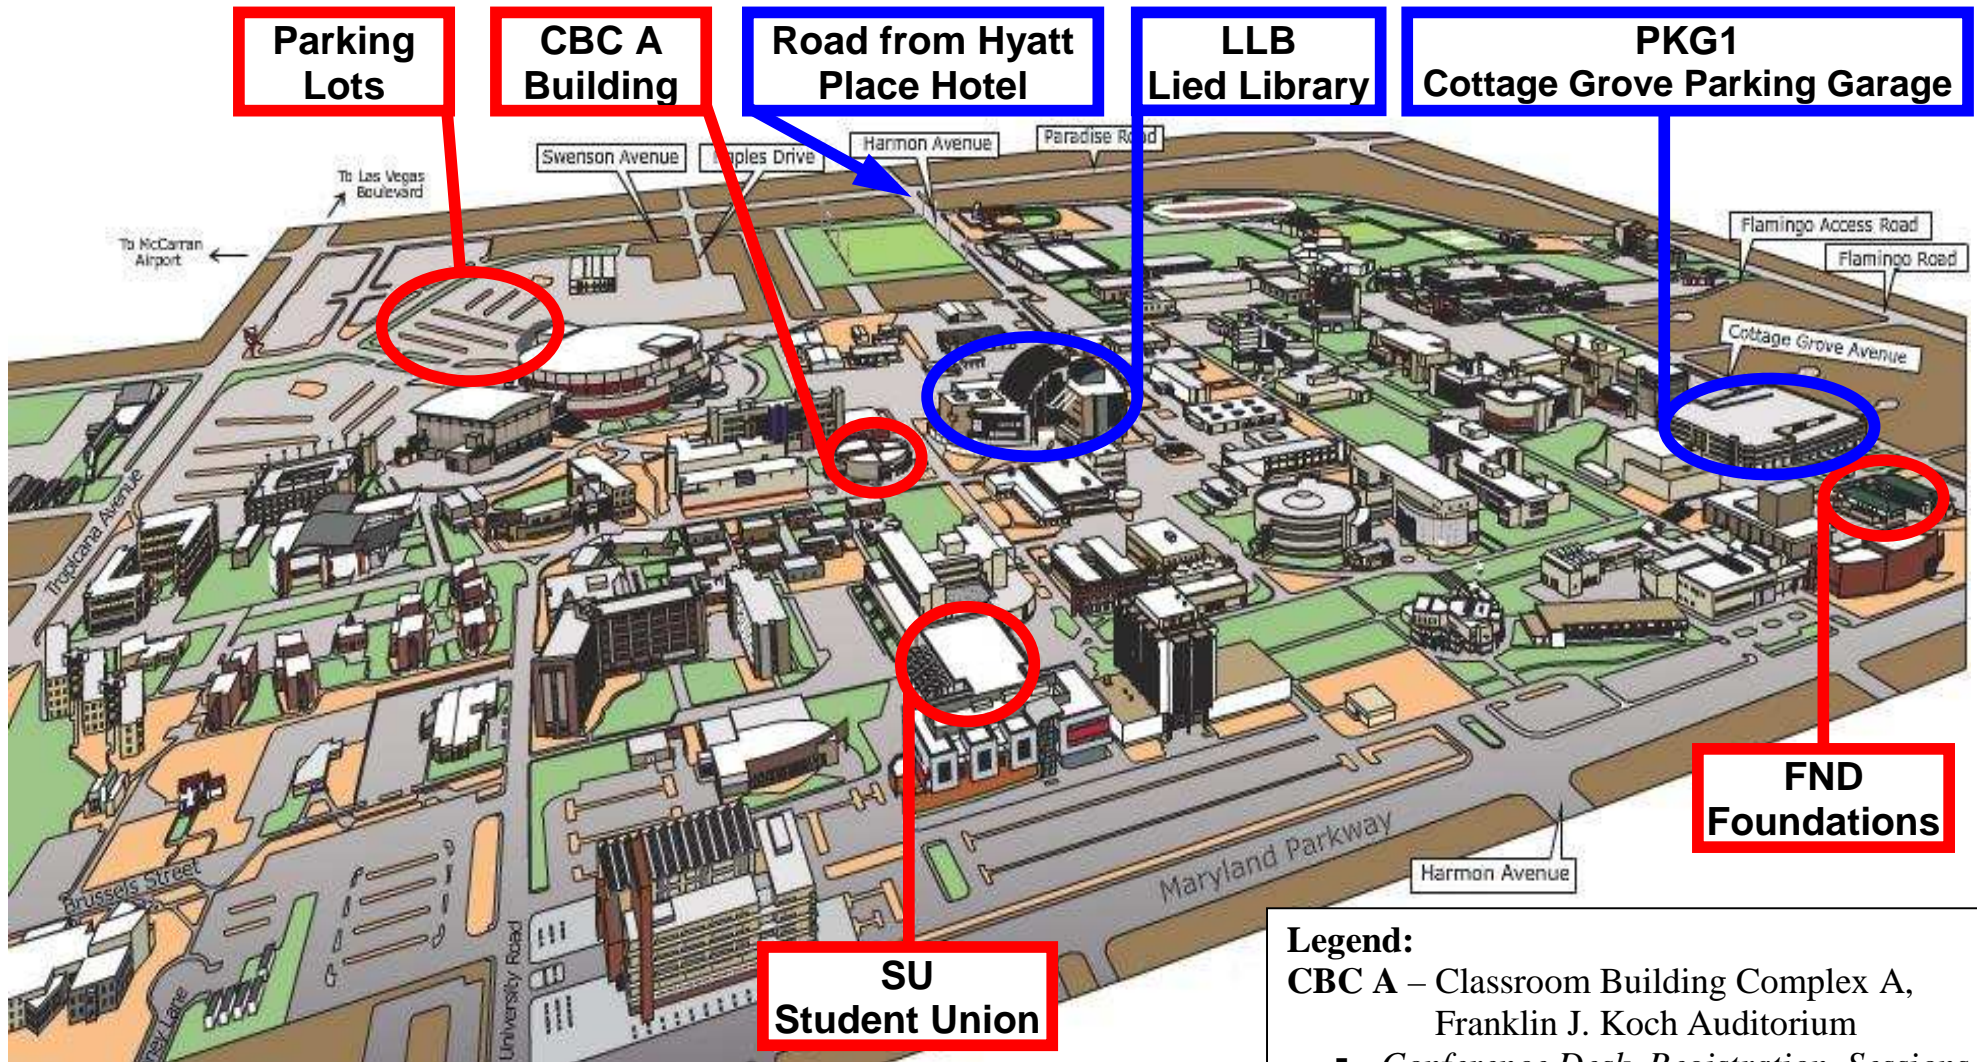

# ICSEng 2011 Map

- Legend:**
- CBC A** – Classroom Building Complex A, Franklin J. Koch Auditorium
    - *Conference Desk, Registration, Sessions*
  - SU** – Student Union Building
    - *Lunches*
  - FND** – UNLV Foundations Building
    - *Conference Dinner*
  - LLB** – UNLV Lied Library
    - *Navigation Point*